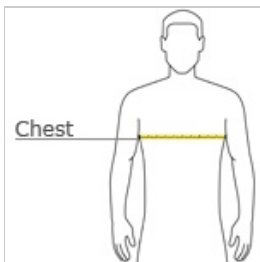

CARE INSTRUCTIONS

Machine Wash Cold With Like Colors. Do Not Bleach. Tumble Dry Low. Remove Promptly. Do Not Iron.

front

back

HOW TO MEASURE

CHEST WIDTH

Measure under the arm and around the fullest part of the chest with arms down, keeping tape horizontal.

SIZE CHART

	S	M	L	XL	2XL	3XL
Chest	39-40	41-42	43-45	46-48	49-51	52-54

COLOR INFORMATION

Please note: PMS code information is shown only when an exact match is available.

Black/ White
PMS BLACK C

Navy/ White
PMS 282C